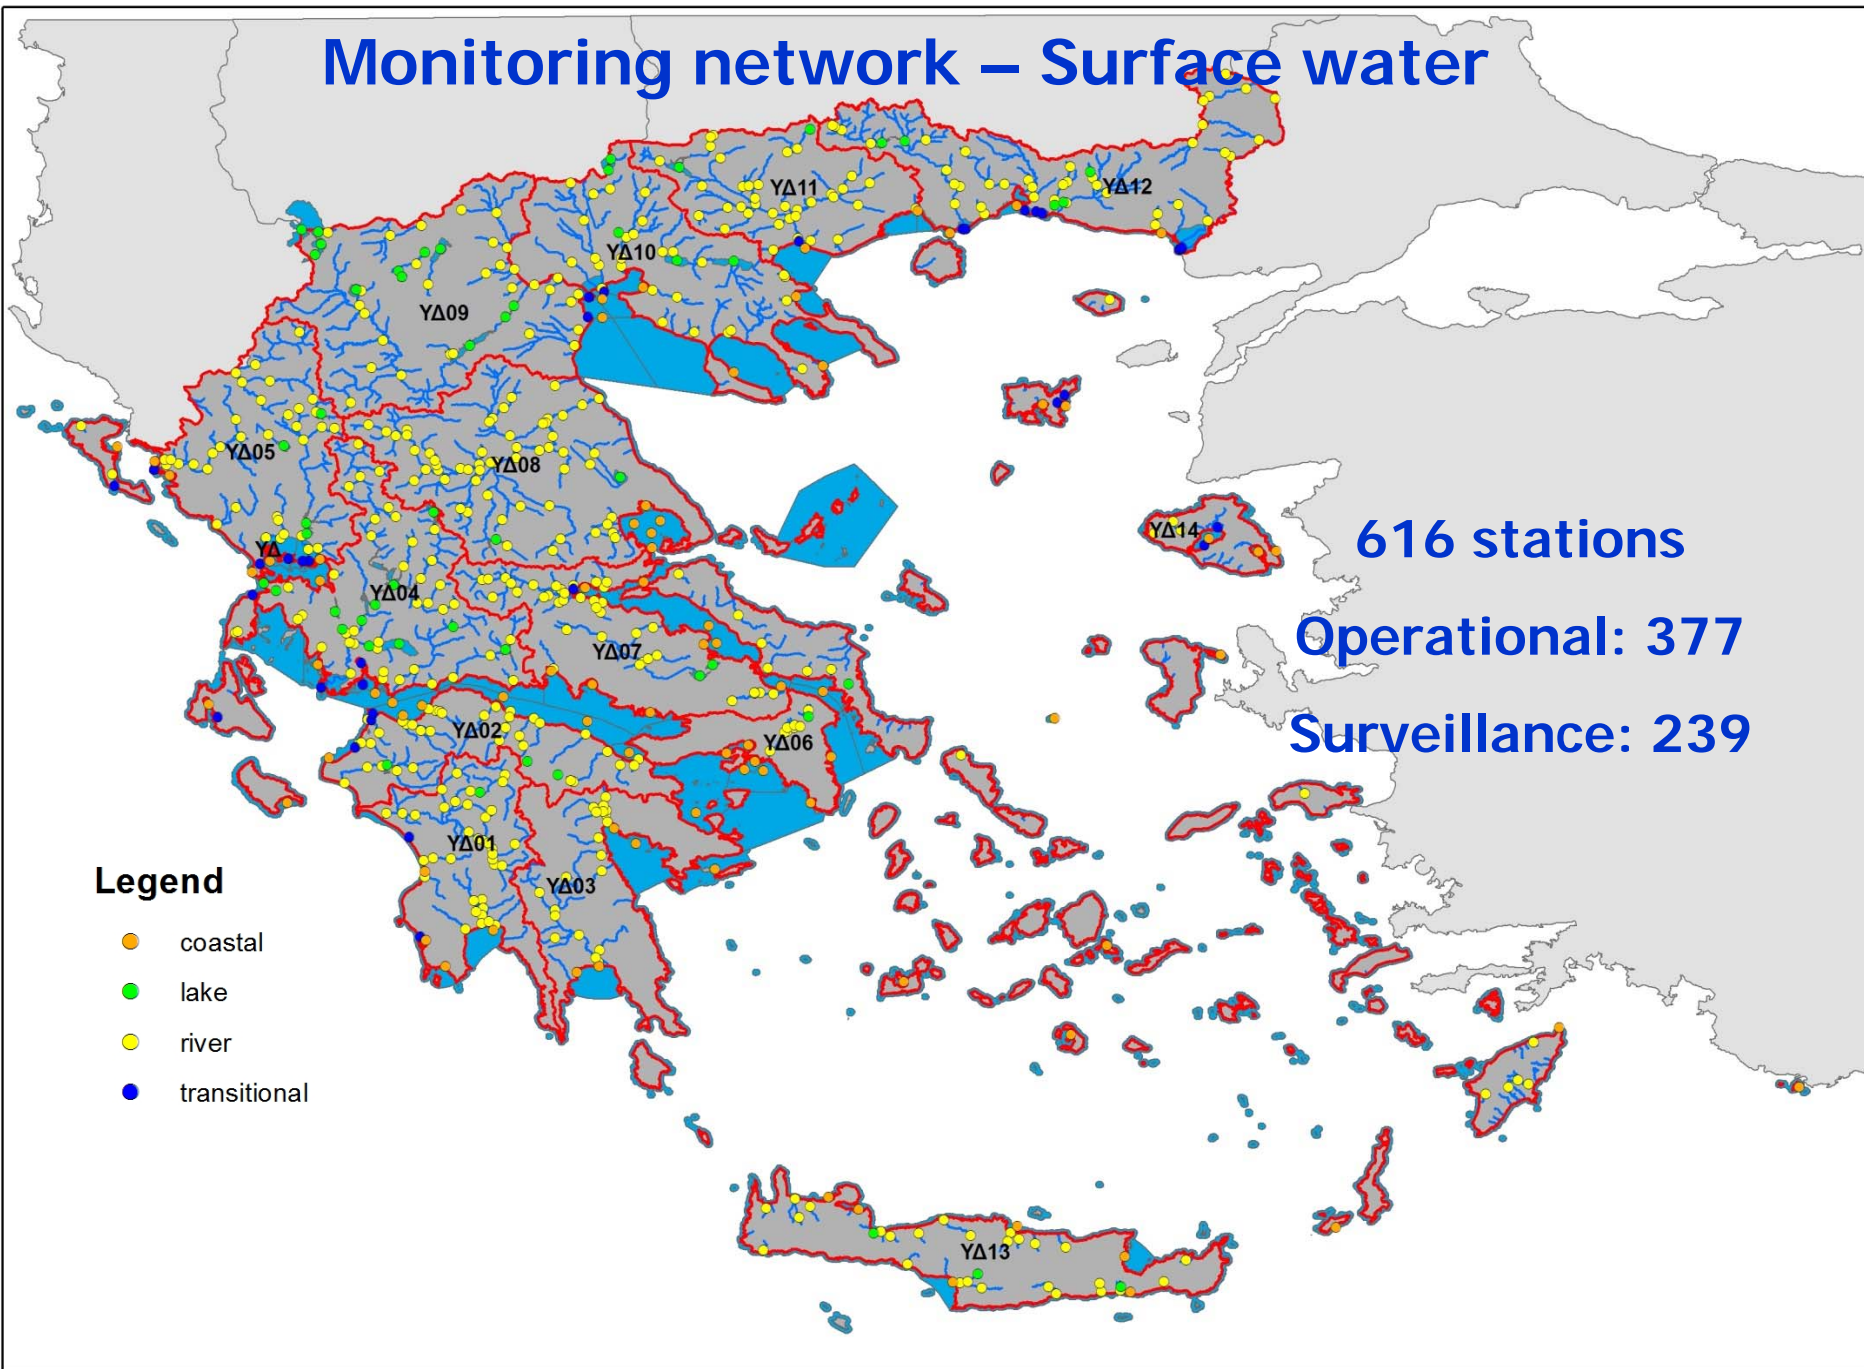

# WFD Implementation in Greece

Maria Gkini

# Monitoring network – Surface water

**616 stations**  
**Operational: 377**  
**Surveillance: 239**

- Legend**
- coastal
  - lake
  - river
  - transitional

# Monitoring network – Groundwater

**Ευχαριστώ για την προσοχή σας!**