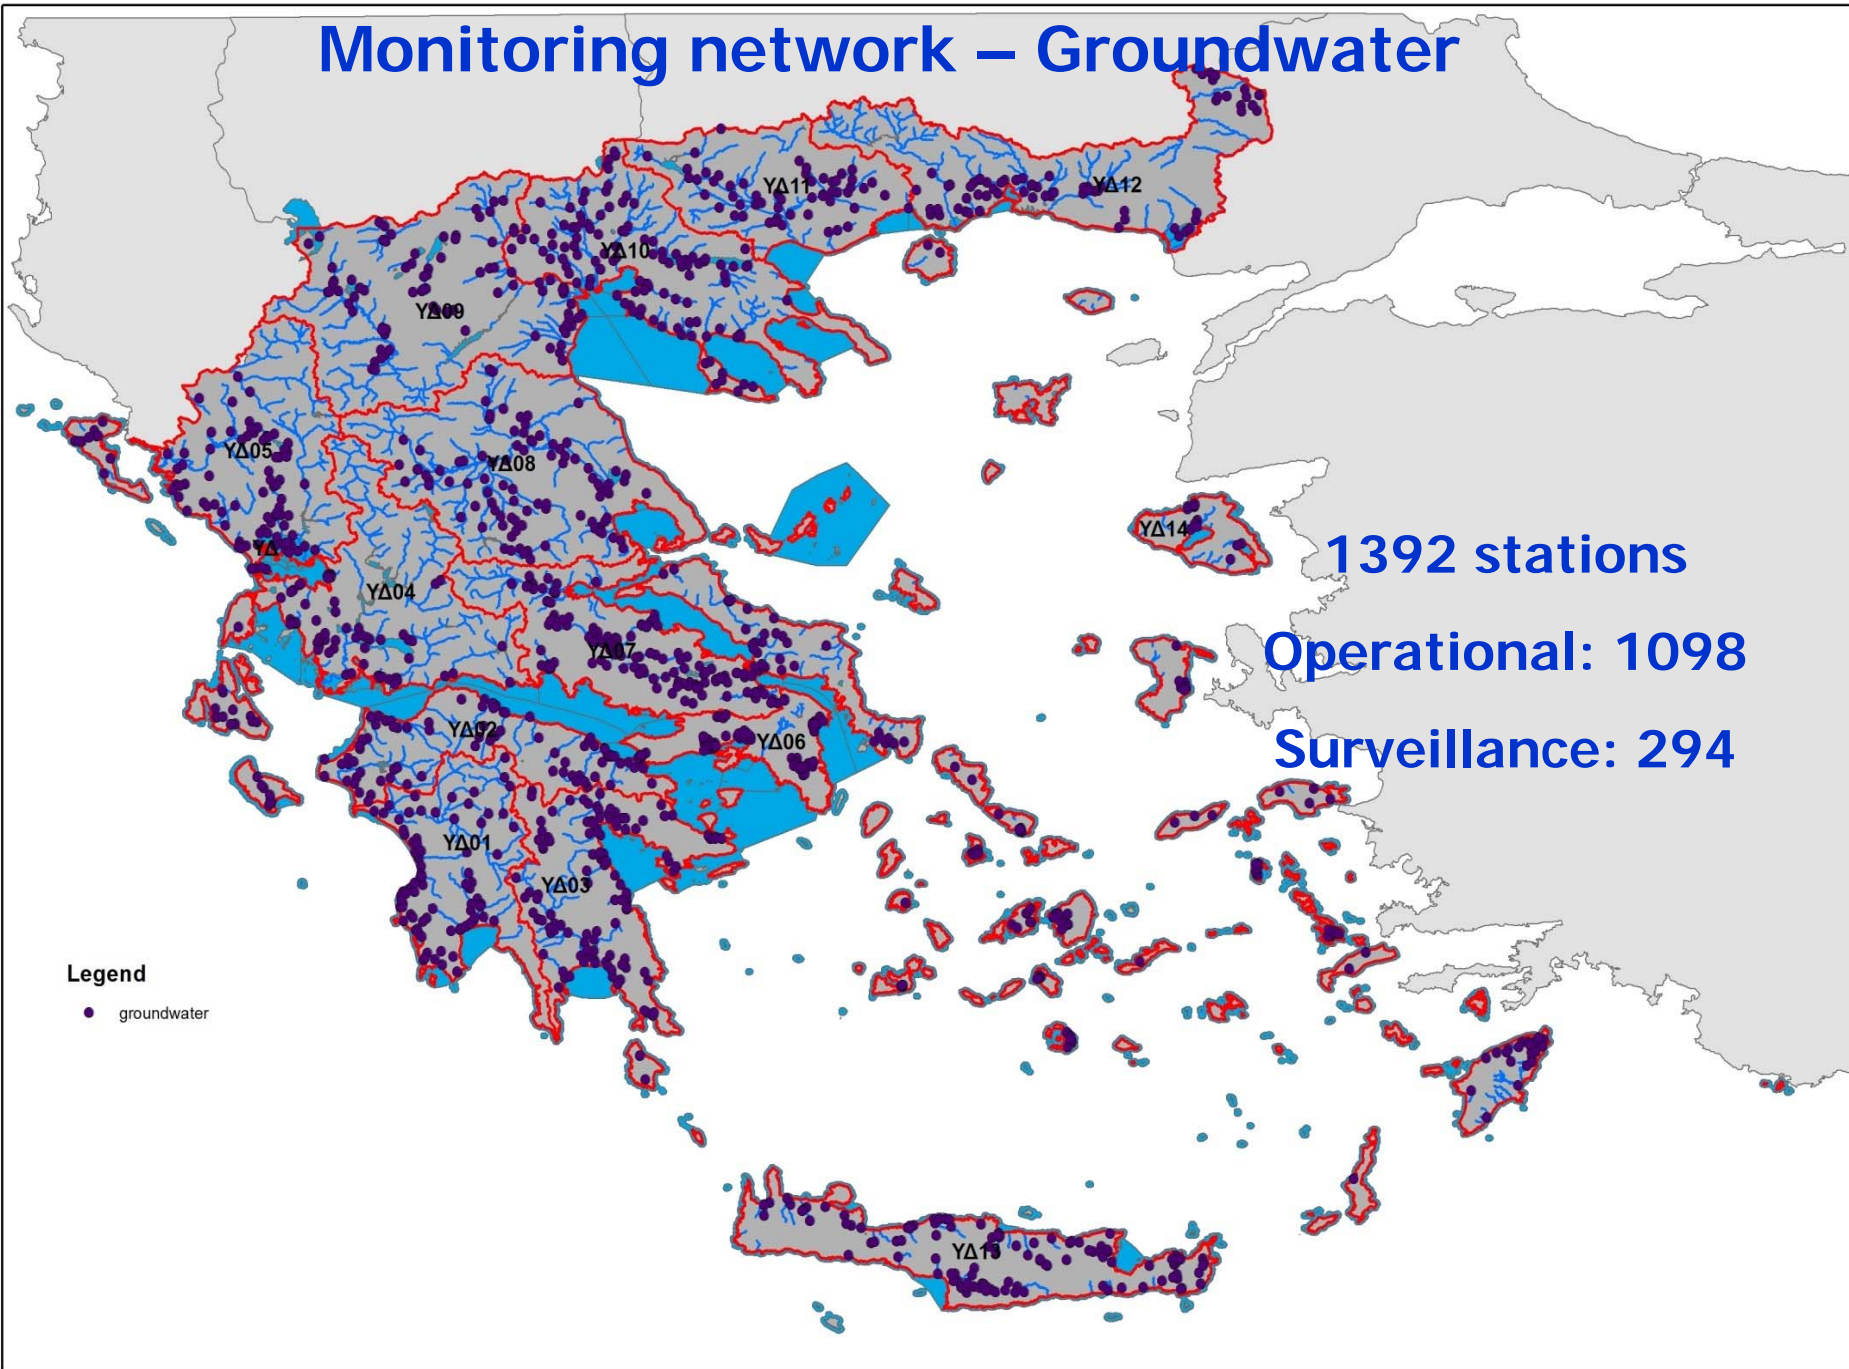

# WFD Implementation in Greece

Maria Gkini

# Monitoring network – Surface water

**616 stations**  
**Operational: 377**  
**Surveillance: 239**

- Legend**
- coastal
  - lake
  - river
  - transitional

# Monitoring network – Groundwater

**Ευχαριστώ για την προσοχή σας!**